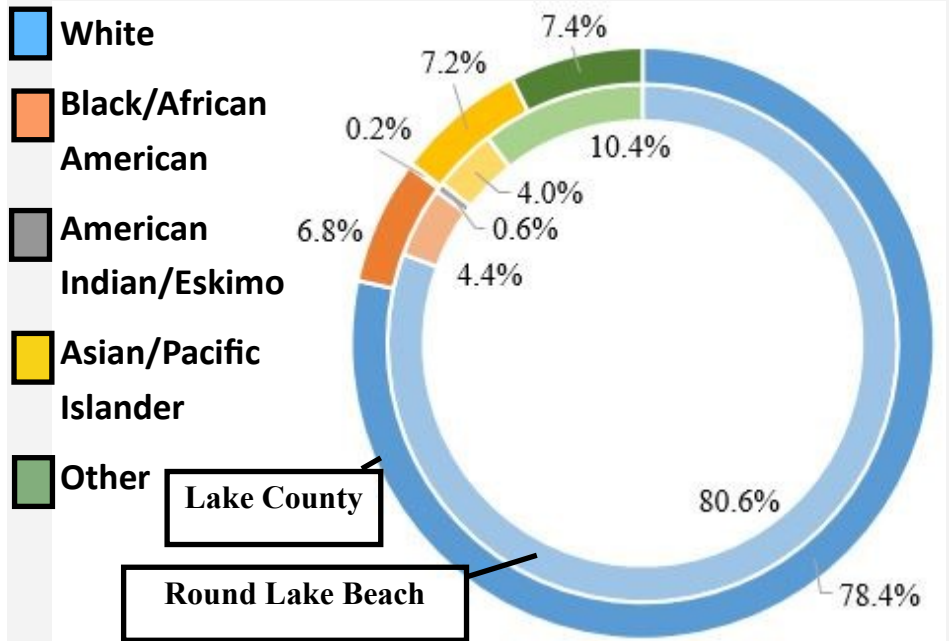

Demographic Information

27,692
 Round Lake Beach
 Population

3.5
 Average Household Size

8,073 (2019)
 Total Households

\$72,000 (2017)
 Median Family
 Income

\$66,268 (2018)
 Median Household
 Income

\$135,800
 Median Home Value

Village & Lake County Ethnicity Distribution (2017)

Housing

RLB Households Earning:	% Owner Occupied	% Renter Occupied
Less than \$50,000	59%	41%
\$50,000 - \$100,000	84%	16%
\$100,000 and above	86%	14%